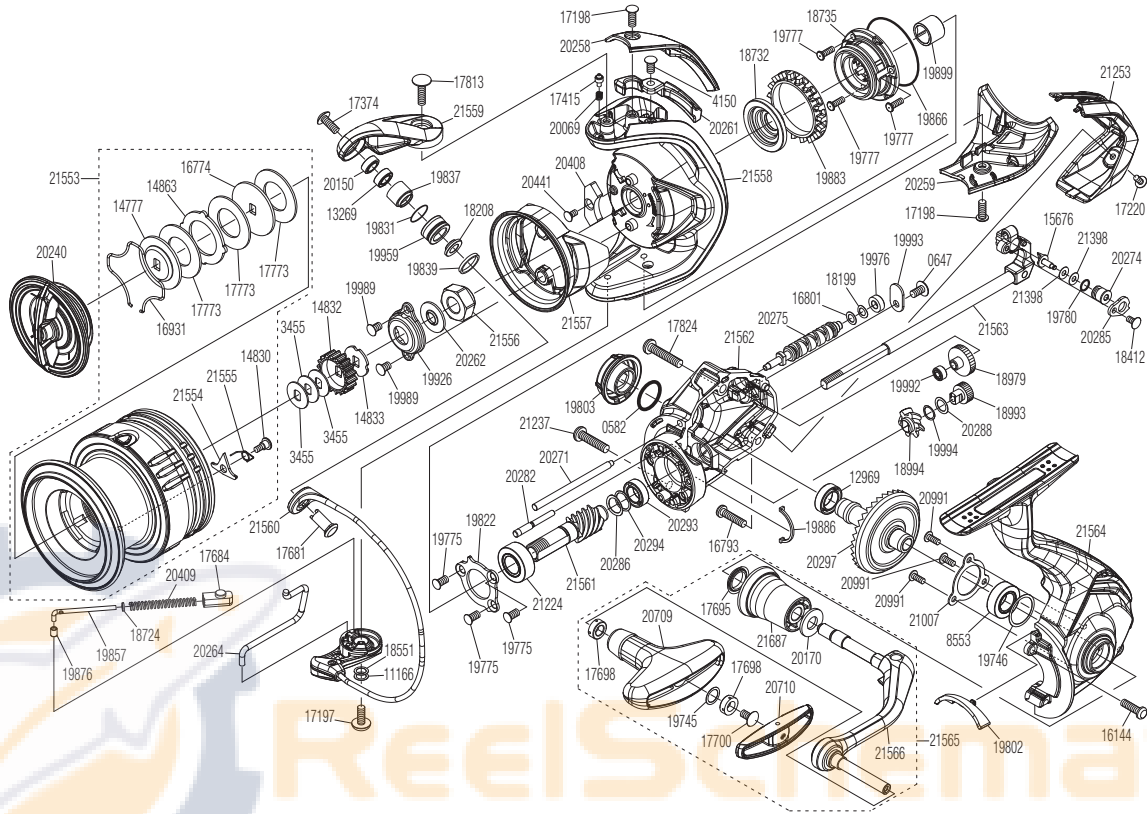

SHIMANO

ULTEGRA S A-RB

ULT-4000

Please note that the number of adjusting washers may not always be the same as shown in the exploded views.

(51SF52H040X)

Please note that your actions take full responsibility when you take it apart.